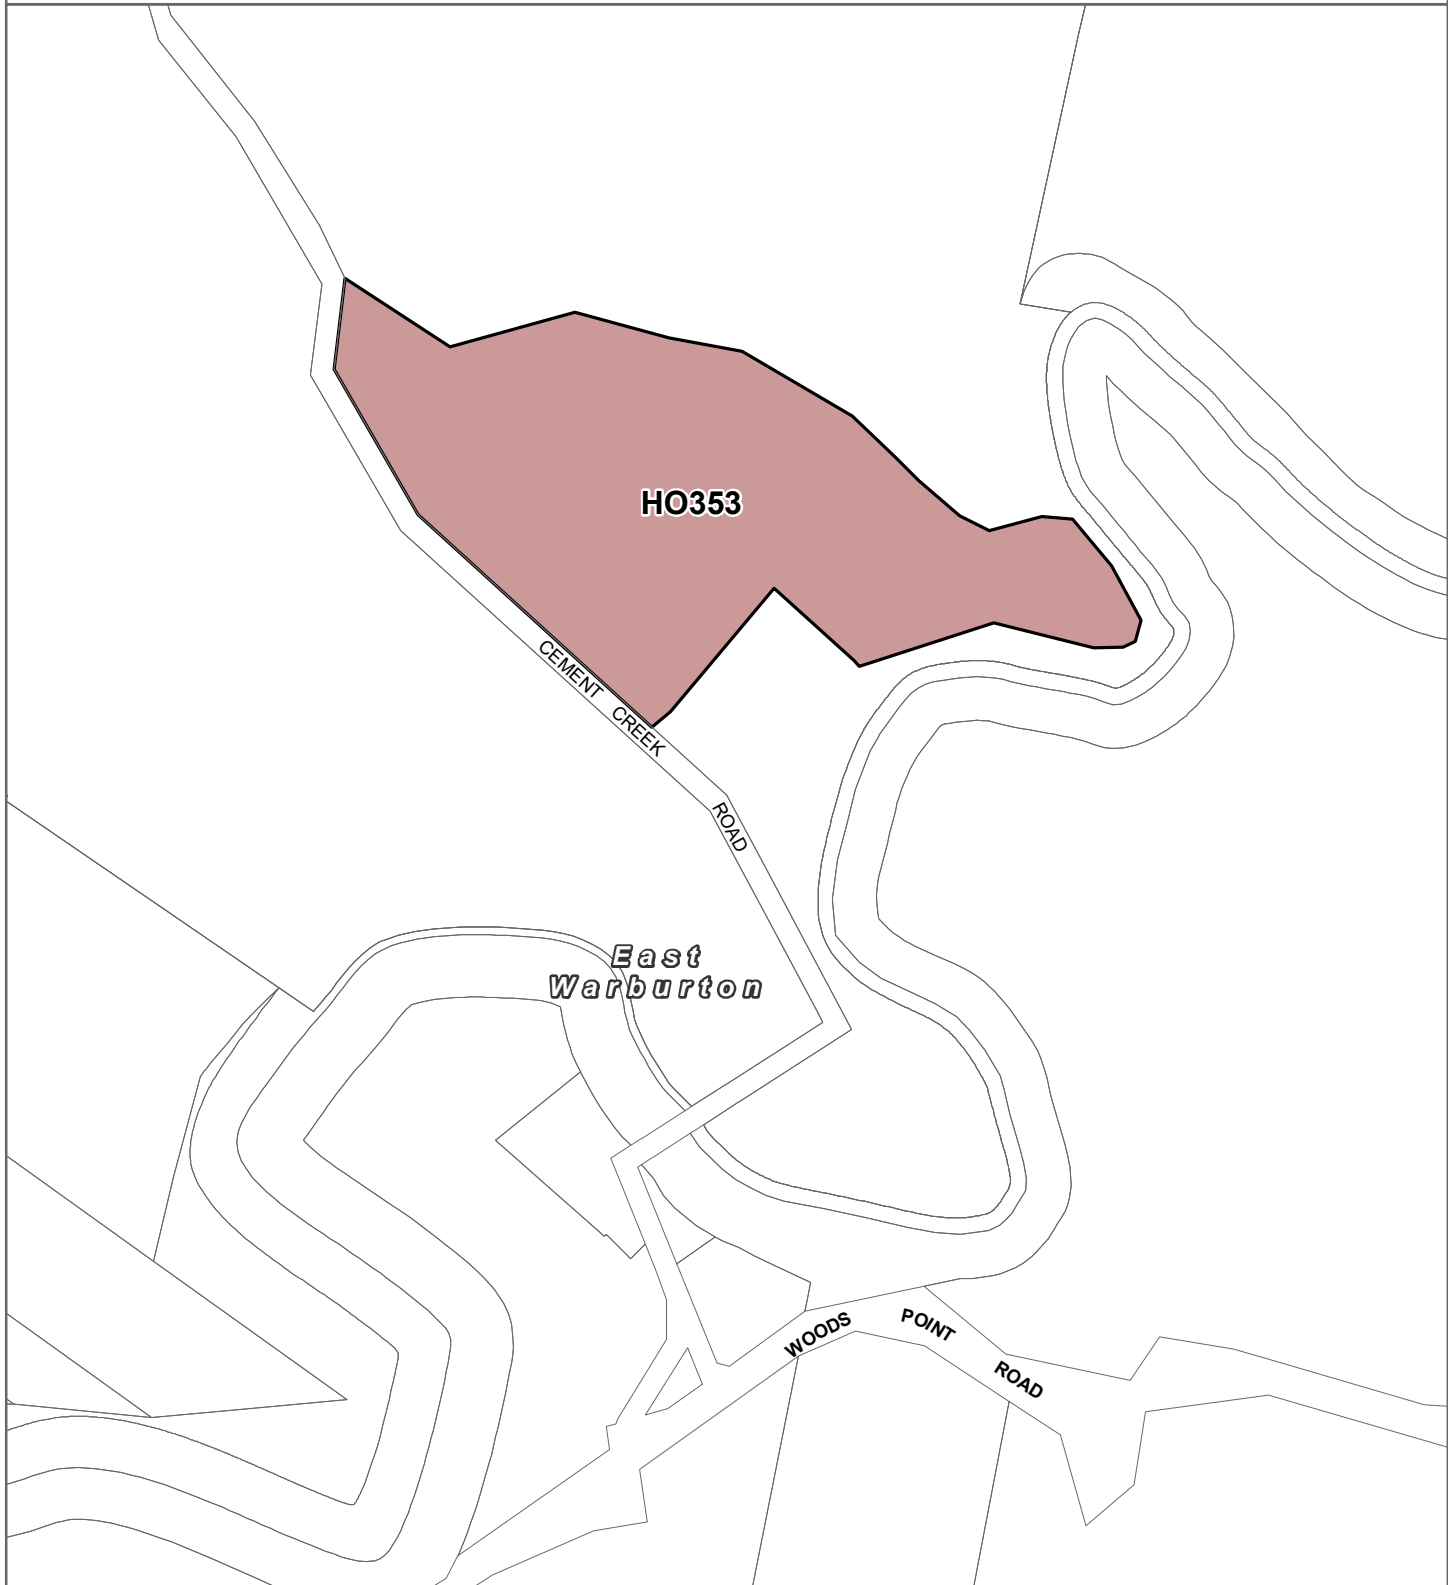

**YARRA RANGES PLANNING SCHEME - LOCAL PROVISION
AMENDMENT C197yan part 2**

- LEGEND**
-  HO - Heritage Overlay
 -  Local Government Area

Part of Planning Scheme Map 35HO

Disclaimer
This publication may be of assistance to you but the State of Victoria and its employees do not guarantee that the publication is without flaw of any kind or is wholly appropriate for your particular purposes and therefore disclaims all liability for any error, loss or other consequence which may arise from you relying on any information in this publication.